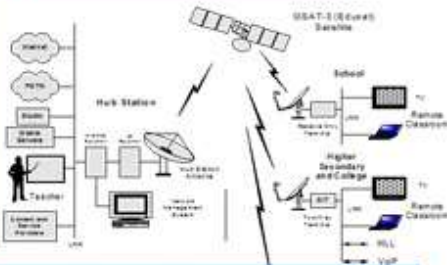

RGS & TC NMU Centre

Jalgaon SIT

EduSAT NETWORK