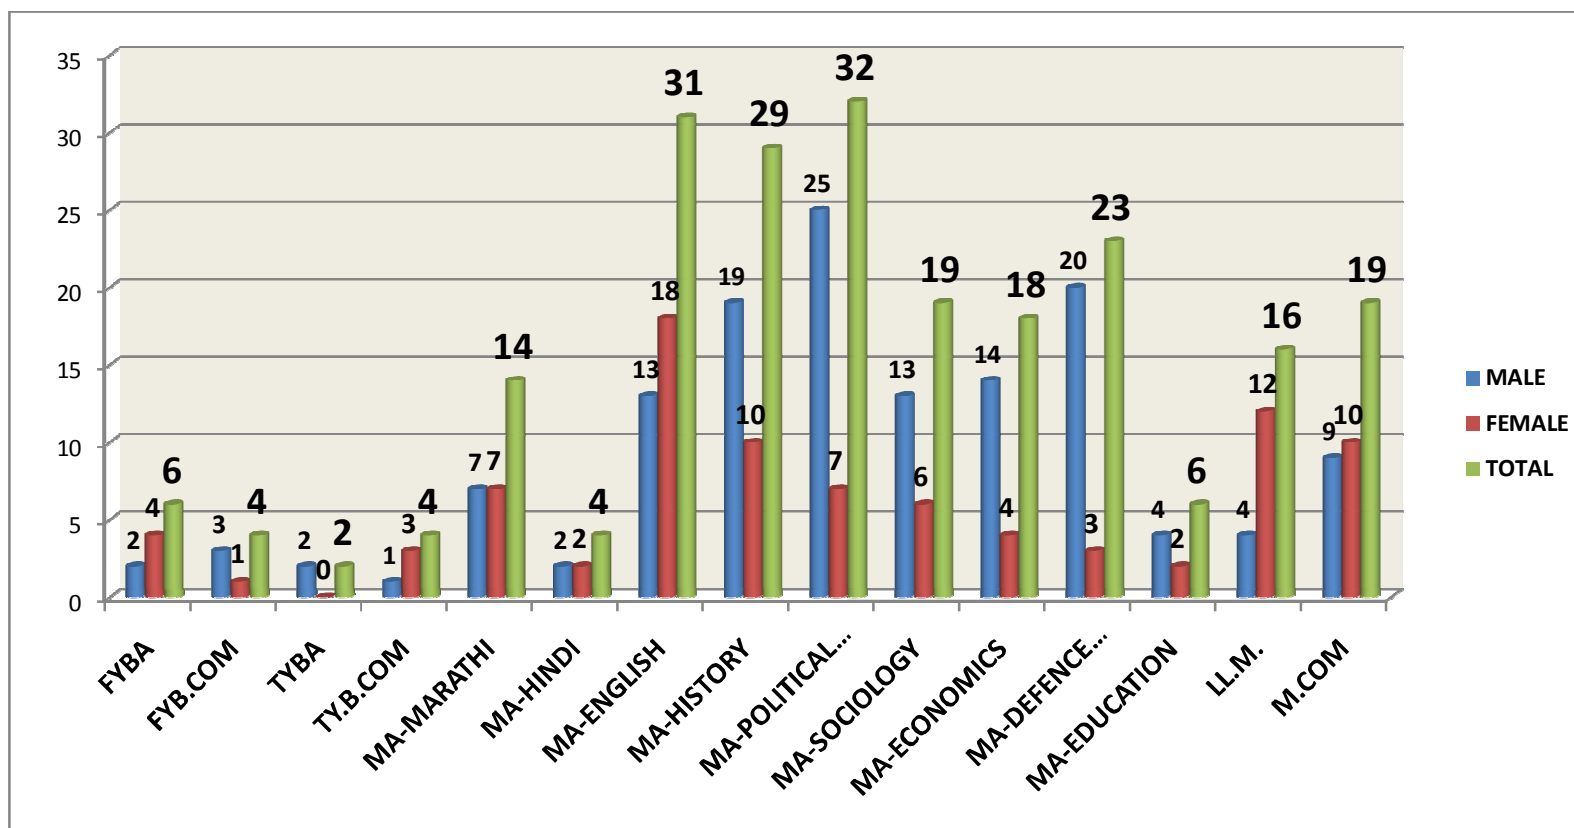

4. Programme wise Enrolled Students in Jalgaon District-2017-18