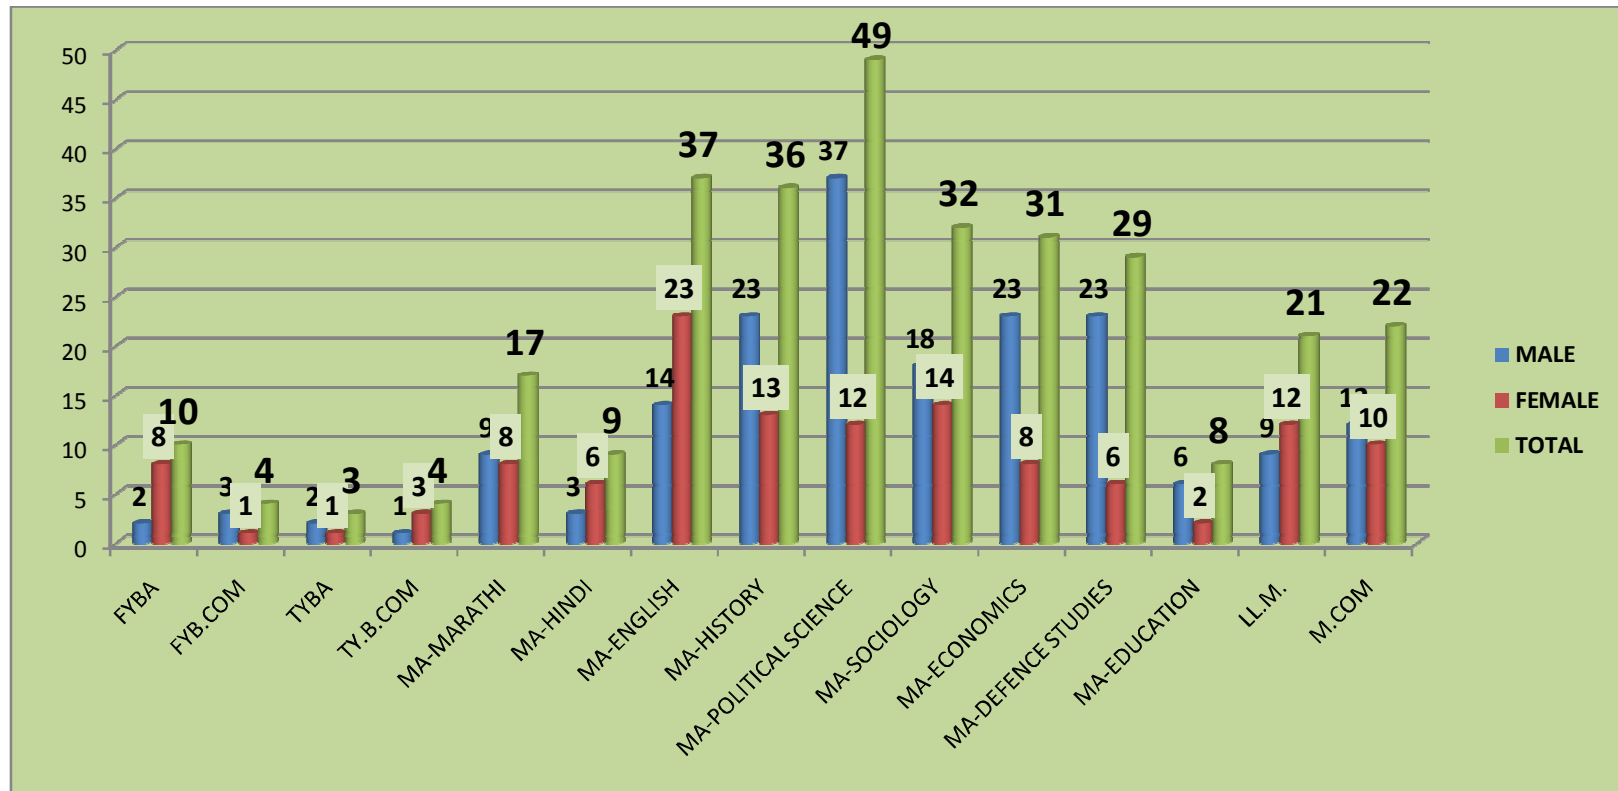

3. Programme wise Enrolled Students in 2017-18