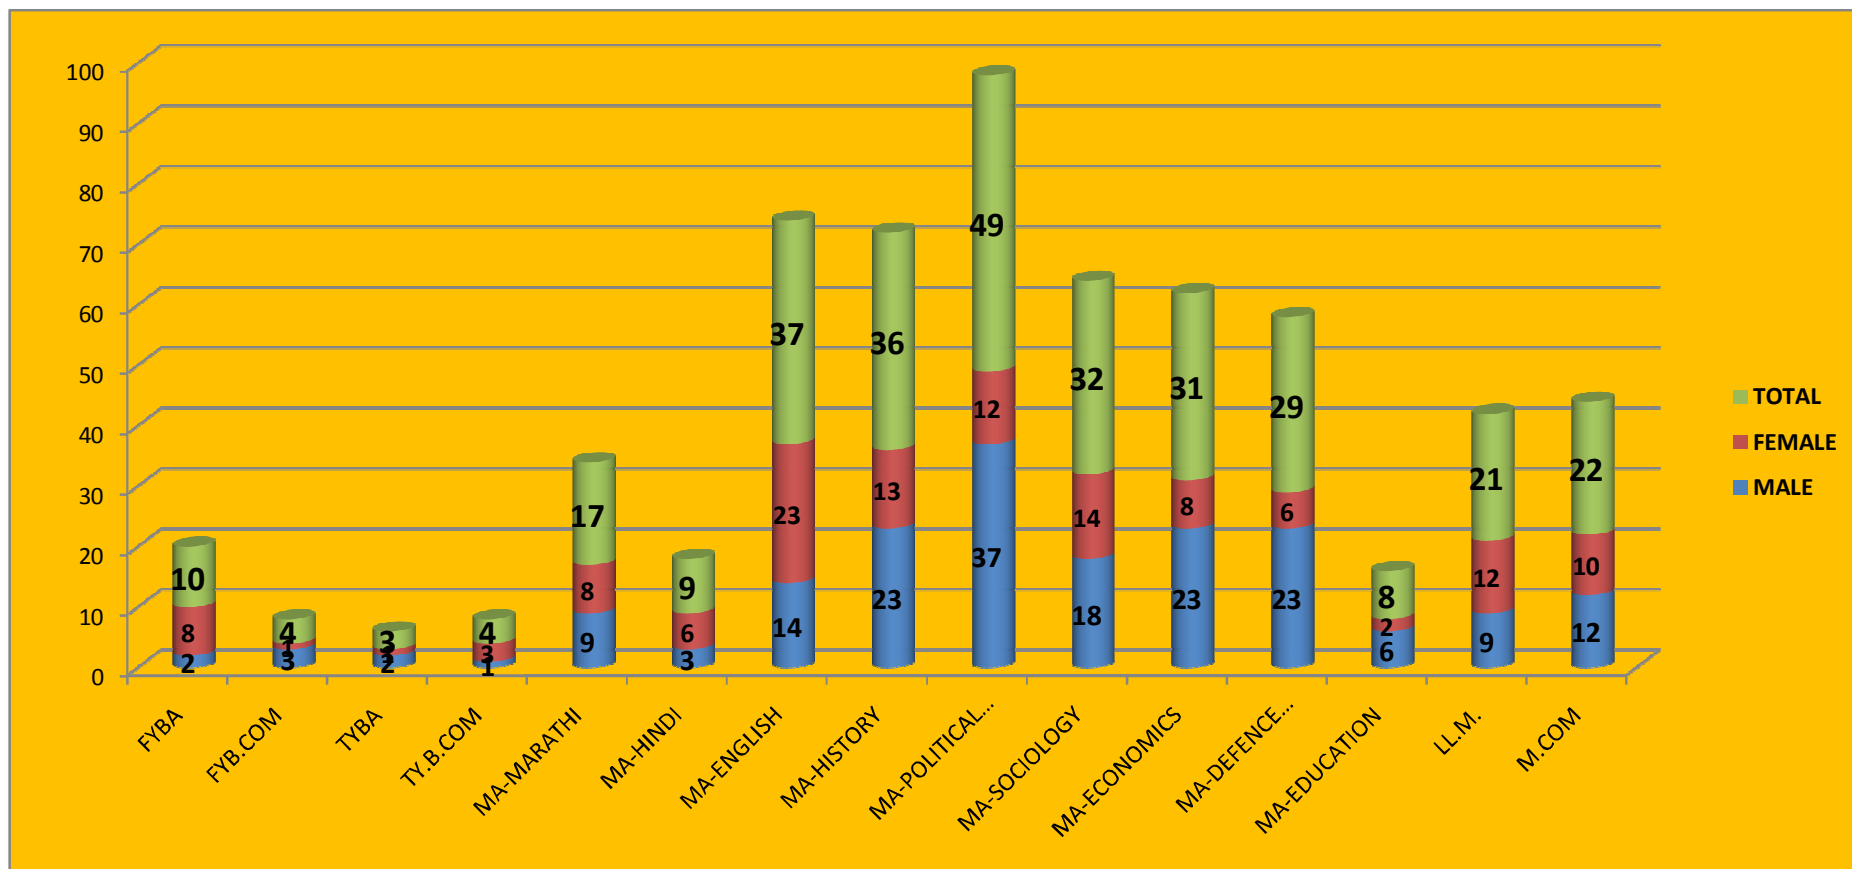

# IDEAL (EXTERNAL MODE) ADMISSION STATISTICS-2017-18

## 1. Programme wise Enrolled Students-2017-18

## 2. Districtwise wise Enrolled Students-2017-18