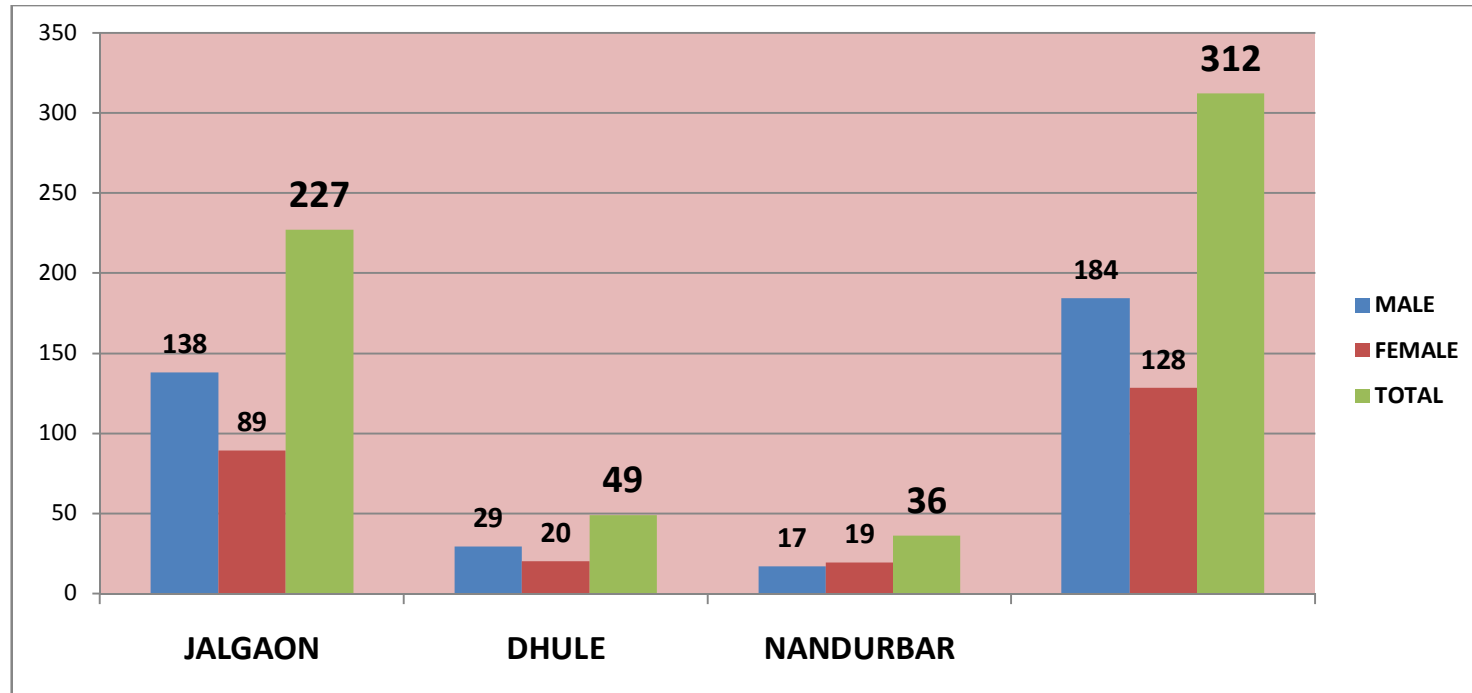

# IDEAL (EXTERNAL MODE) ADMISSION STATISTICS-2017-18

## 1. Programme wise Enrolled Students-2017-18

## 2. Districtwise wise Enrolled Students-2017-18