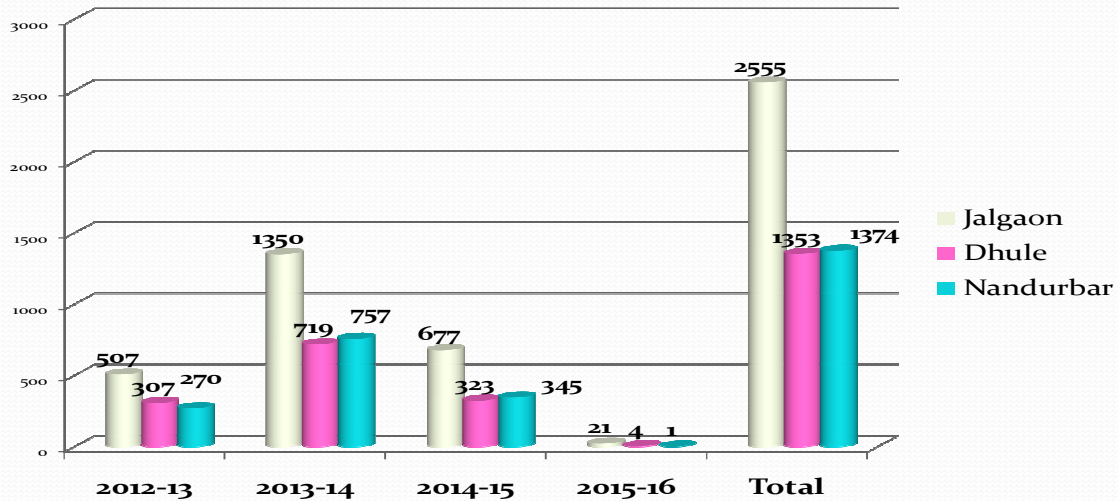

IDEAL DEPT. GRAFICAL STATISTICS FROM 2012-13 TO 2015-16

Academic Year Wise Student Enrollment

20

Male Female Wise Total Enrolled Students

21

IDEAL DEPT. GRAFICAL STATISTICS FROM 2012-13 TO 2015-16

District wise Total Enrolled Students

22

Male Female Wise Total Enrolled Students

9