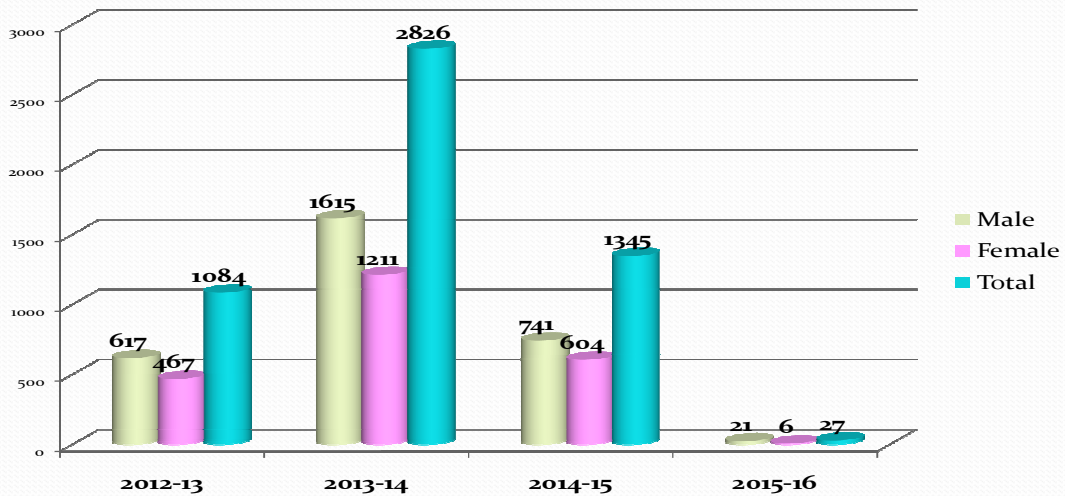

IDEAL DEPT. GRAFICAL STATISTICS FROM 2012-13 TO 2015-16

Academic Year Wise Student Enrollment

20

Male Female Wise Total Enrolled Students

21

IDEAL DEPT. GRAFICAL STATISTICS FROM 2012-13 TO 2015-16

District wise Total Enrolled Students

22

Male Female Wise Total Enrolled Students

9