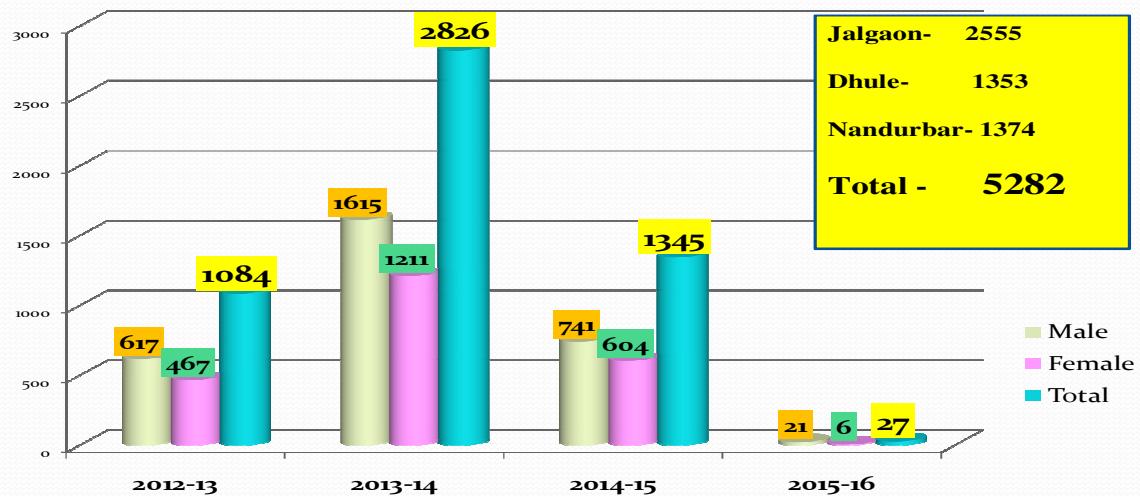

IDEAL DEPT. GRAFICAL STATISTICS FROM 2012-13 TO 2015-16

Academic Year Wise Student Enrollment

20

Male Female Wise Total Enrolled Students

21

IDEAL DEPT. GRAFICAL STATISTICS FROM 2012-13 TO 2015-16

District wise Total Enrolled Students

22

Male Female Wise Total Enrolled Students

9