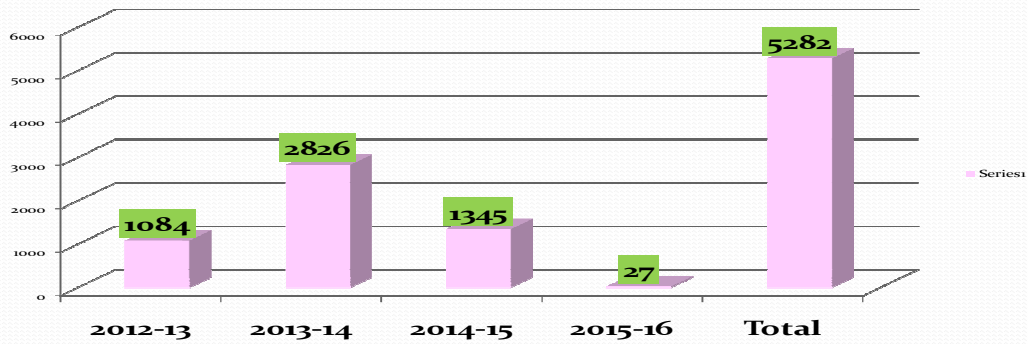

IDEAL DEPT. GRAFICAL STATISTICS FROM 2012-13 TO 2015-16

Academic Year Wise Student Enrollment

20

Male Female Wise Total Enrolled Students

21

IDEAL DEPT. GRAFICAL STATISTICS FROM 2012-13 TO 2015-16

District wise Total Enrolled Students